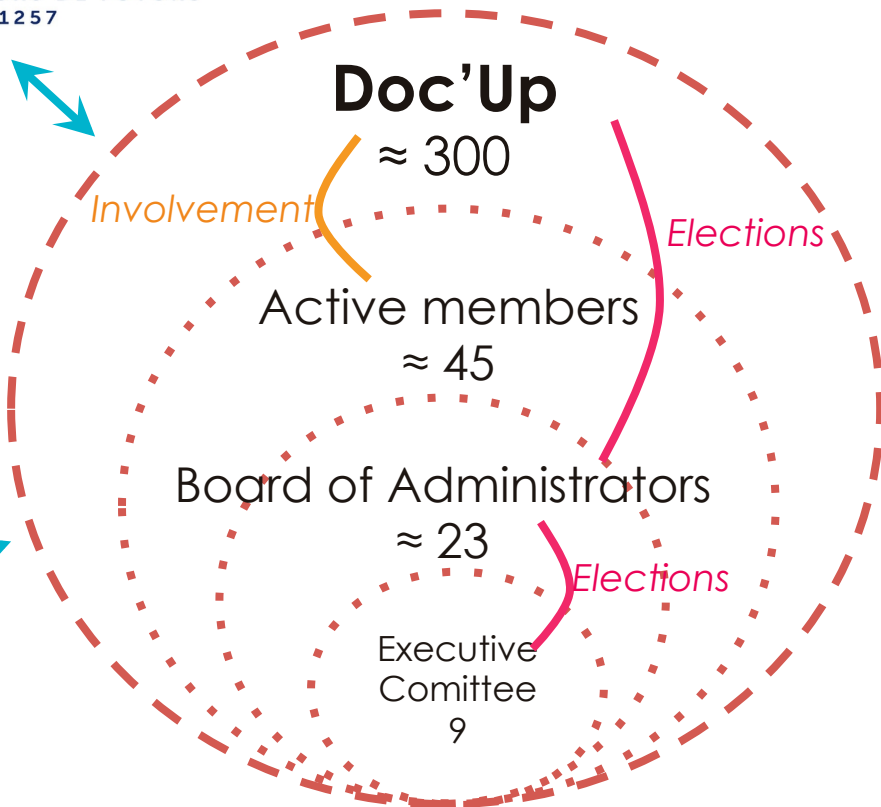

November 26th 2019

Doc'Up ecosystem

Membership fee : 5€/3years

5000
PhD candidates

Doc'Up organisation

President

Secretary

Vice-Presidents